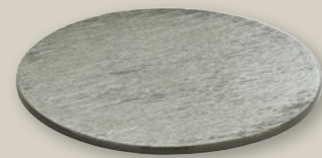

BRUSH PLATTFORM RUND 31CM
BRUSH PLATFORM ROUND 31CM