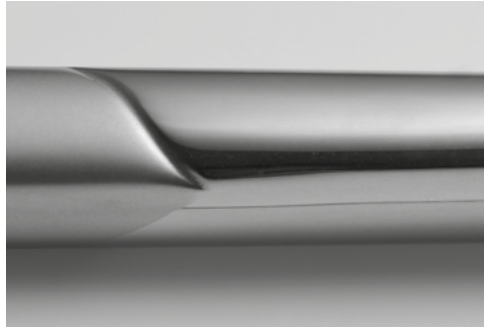

GIFTBOX OPTIONS

- 24 / 30 / 36 pcs.
- 40 pcs.
- 42 pcs.
- 60 pcs.
- 72 pcs.
- 77 pcs.