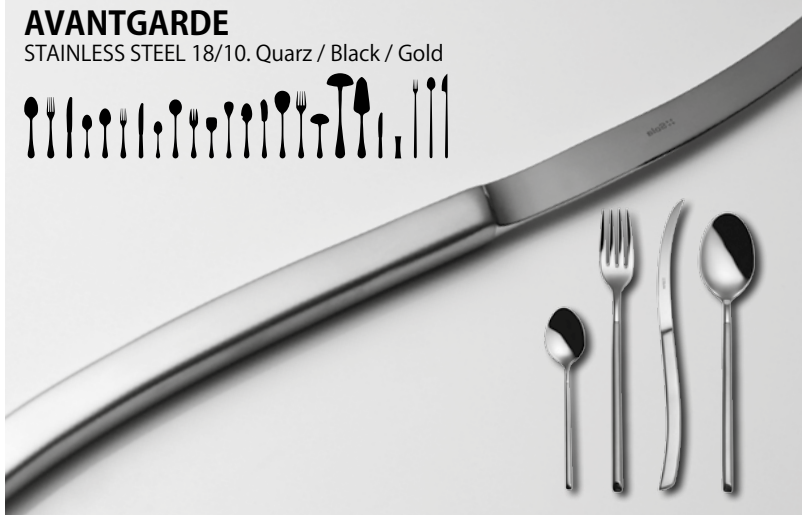

AVANTGARDE

STAINLESS STEEL 18/10. Quarz / Black / Gold