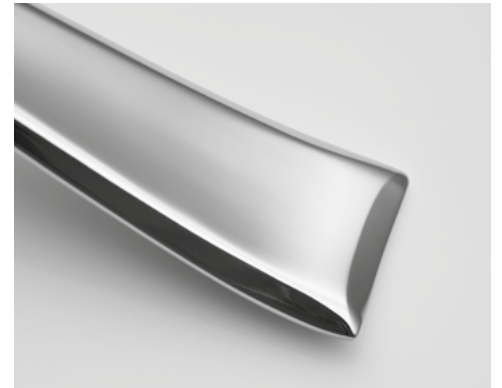

EPSILON

STAINLESS STEEL 18/10. All mirror

DELTA

STAINLESS STEEL 18/10. All mirror

CUTLERY | MASTER CHEF

ALESSANDRIA

STAINLESS STEEL 18/10. All mirror

QUEEN