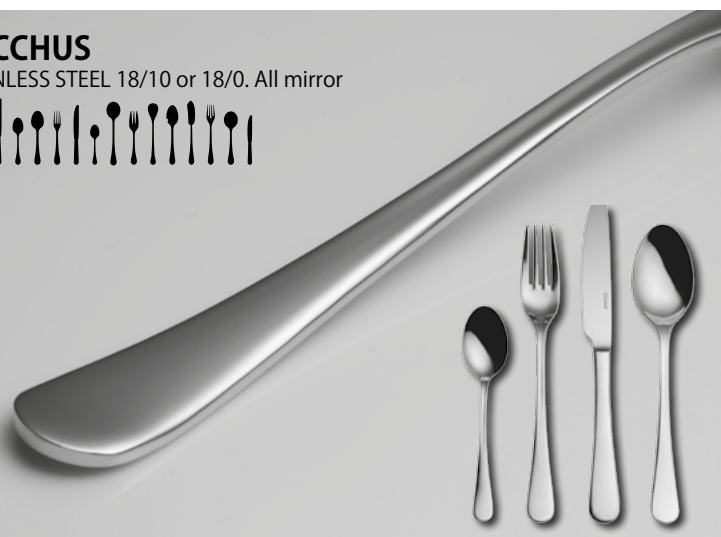

BACCHUS

STAINLESS STEEL 18/10 or 18/0. All mirror